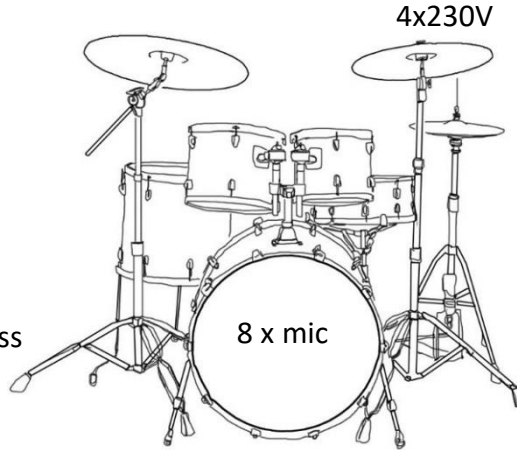

## Stageplan

**Michaela Hedvička**

Wireless

4x230V

Bass amp.

**Karel**

2x XLR

4x230V